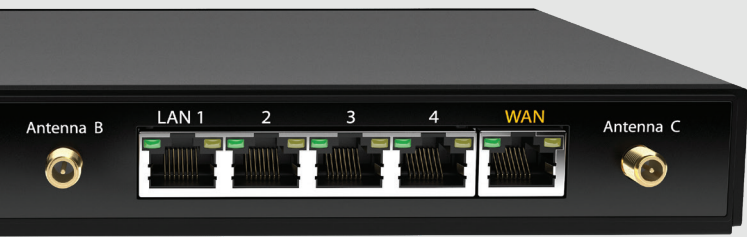

Surf SOHO

Entry level router for home users

The Surf SOHO is an entry-level router that is secure, reliable, and easy to use. This router will stay with you for the long run.

Stay Connected

The Surf SOHO supports various connection inputs such as USB cellular modem, ethernet and Wi-Fi to provide fast and up-to-date 11ac Wi-Fi connectivity.

Easy to Use, Easy to Manage

With the assistance from InControl 2, configuring and controlling your Peplink devices has never been so easy. Receive instant network insights via push notifications from the Router Utility App to keep up to date on your network status.

Secure Remote User VPN

With a built-in L2TP server, the Surf SOHO allows multiple VPN connections at the same time, keeping sensitive data safe. Peplink's advanced SpeedFusion technologies are also supported, such as SpeedFusion Cloud and PepVPN.