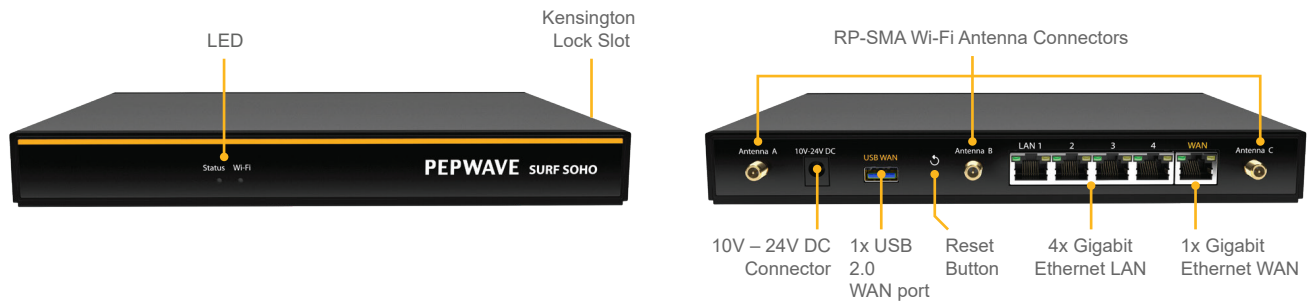

Surf SOHO

Entry level router for home users

The Surf SOHO is an entry-level router that is secure, reliable, and easy to use. This router will stay with you for the long run.

Stay Connected

The Surf SOHO supports various connection inputs such as USB cellular modem, ethernet and Wi-Fi to provide fast and up-to-date 11ac Wi-Fi connectivity.

Secure Remote User VPN

With a built-in L2TP server, the Surf SOHO allows multiple VPN connections at the same time, keeping sensitive data safe. Peplink's advanced SpeedFusion technologies are also supported, such as SpeedFusion Cloud and PepVPN.

Specifications

Surf SOHO			
WAN Interface	1x 100/1000M Ethernet Port 1x USB 2.0 Interface Wi-Fi as WAN	PepVPN Throughput (No Encryption)	40Mbps
LAN Interface	4x 100/1000M Ethernet Ports Simultaneous Dual-Band 11ac Wi-Fi AP	Power Input	DC Jack: 10V – 24VDC AC Adapter: AC Input 100V – 240V, DC Output 12V, 3A
Wi-Fi AP Operating Frequency	2412 – 2472 MHz and 5180 - 5825 MHz	Power Consumption	26W (max) with USB WAN 22W (max) without USB WAN
Wi-Fi Antenna	3x External Wi-Fi Antenna	Dimensions	9.17 x 5.6 x 1.18 inch 233 x 142 x 30 mm
Recommended Users	1-25	Weight	0.86 pounds 388 grams
Router Throughput	120Mbps	Operating Temperature	-14° – 113°F -10° – 45°C
Number of PPTP VPN Users	3	Humidity	15% – 95% (non-condensing)
Number of PepVPN Peers	2	Certifications	FCC, CE, RoHS
PepVPN Throughput (256-bit AES)	20Mbps	Warranty	1-Year Limited Warranty

Ordering Information

Product Code	Description
SUS-SOHO-T	Professional-grade 802.11ac Wi-Fi router designed for home office, small business, and power users. Supports one Ethernet and one USB 4G LTE/3G WAN. Package includes three SMA dual-band antennas.