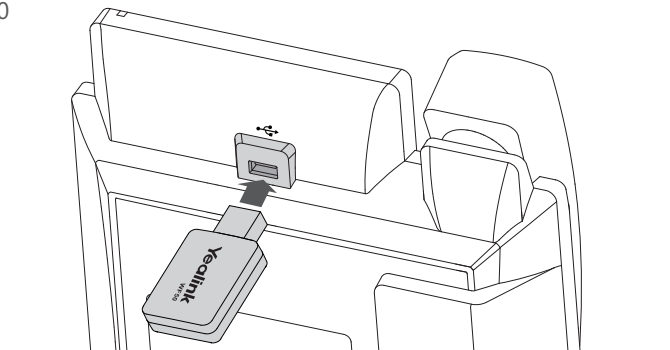

Specifications

- > Network Standard: IEEE 802.11 a/n/ac, IEEE 802.11 b/g/n
- > Transmission Rate:
  - 5GHz:
    - 11ac: Up to 433Mbps(dynamic)
    - 11n: Up to 150Mbps(dynamic)
    - 11a: Up to 54Mbps(dynamic)
  - 2.4GHz:
    - 11n: Up to 150Mbps(dynamic)
    - 11g: Up to 54Mbps(dynamic)
    - 11b: Up to 11Mbps(dynamic)
- > Frequency Range: 2.4GHz/5GHz
- > OS Support: Linux, Android
- > Antenna Type: Integrated
- > Security: WEP, WPA/WPA2,WPA-PSK/WPA2-PSK, WPA2-Enterprise
- > Interface: USB 2.0
- > Operating Voltage: 5.0 V DC $\pm$ 5%
- > Operating Voltage: 5.0 V DC $\pm$ 5%
- > Dimensions (L*W*H): 52mm*27mm*8mm